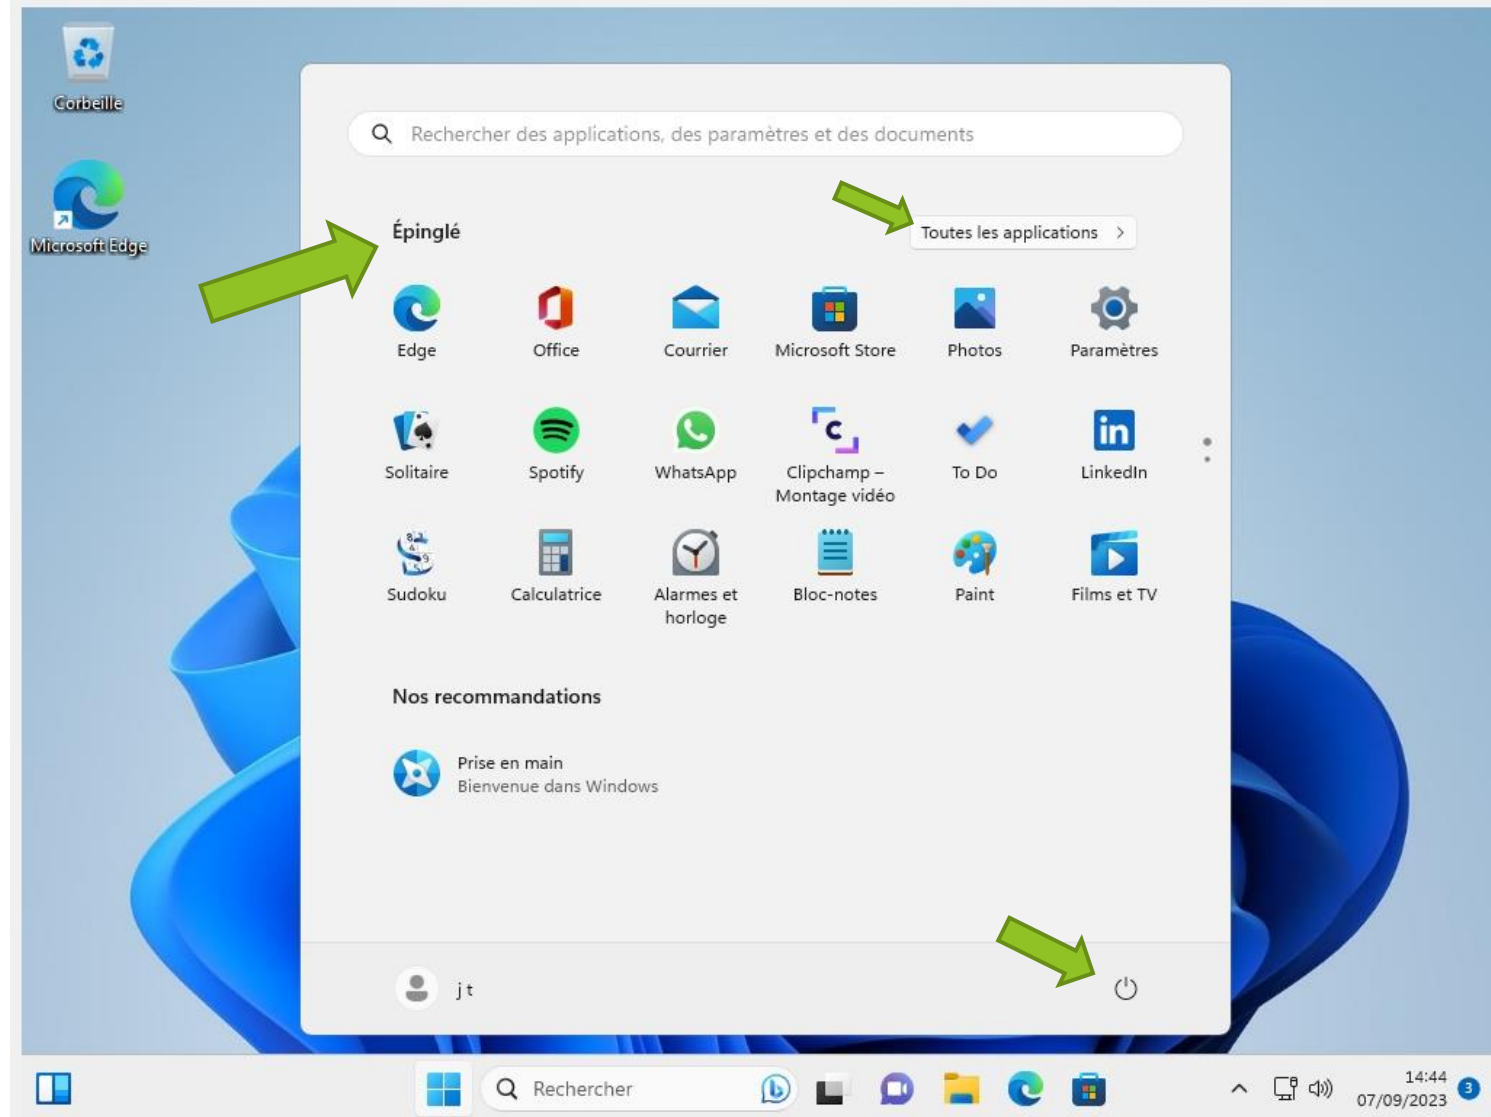

Bien utiliser Windows 11

Bureau et Menu Démarrer

Bien utiliser Windows 11

Menu Démarrer 1

Bien utiliser Windows 11

Menu Démarrer 2

Bien utiliser Windows 11

The image shows a Windows 11 desktop with the Settings application open to the 'Comptes > Vos informations' page. The user profile is 'j t gm@w.fr'. The account type is 'JT gm@w.fr Administrateur'. A red arrow points to the account name with the text 'Compte Microsoft?'. Below the photo selection options, the word 'ou' is written in red. A yellow warning box states 'Vous devez confirmer votre identité', with a red arrow pointing to it and the text 'Compte local?'. The system tray at the bottom shows the date and time as 14:53 on 07/09/2023.