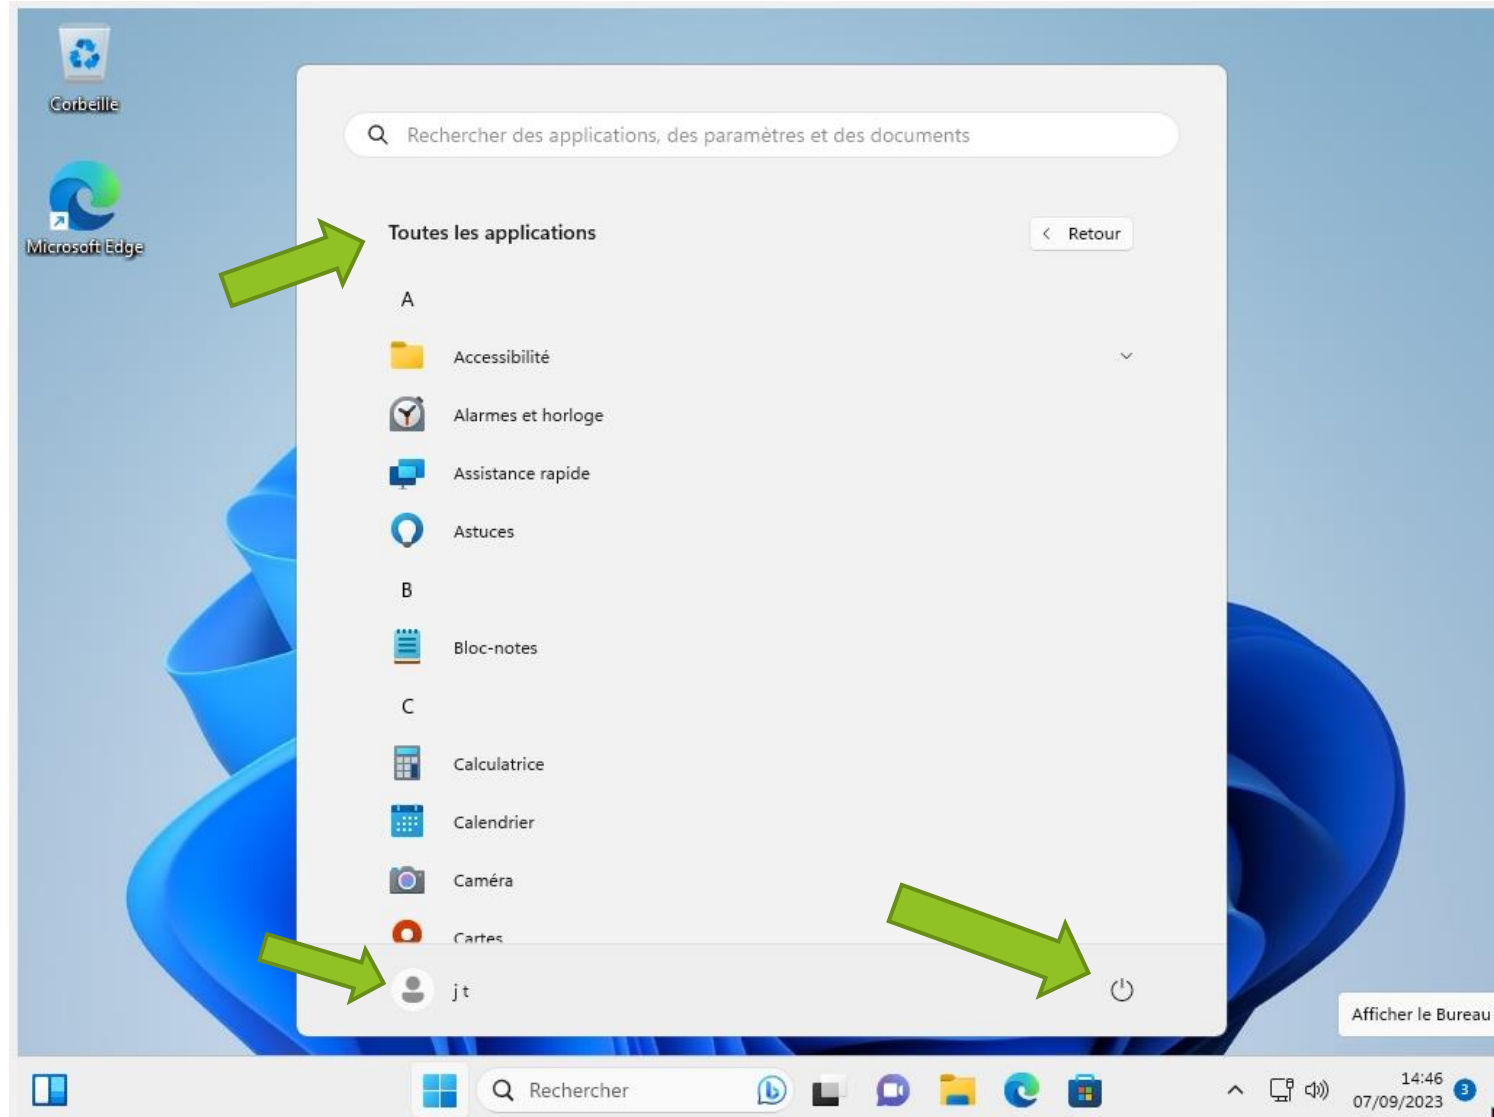

Bien utiliser Windows 11

Bureau et Menu Démarrer

Bien utiliser Windows 11

Menu Démarrer 1

Bien utiliser Windows 11

Menu Démarrer 2

Bien utiliser Windows 11

The image shows a Windows 11 desktop with the Settings application open to the 'Comptes > Vos informations' page. The user profile is 'j t gm@w.fr'. The account type is 'JT gm@w.fr Administrateur'. A red arrow points to the account name with the text 'Compte Microsoft?'. Below the photo selection options, the word 'ou' is written in red. A yellow warning box states 'Vous devez confirmer votre identité', with a red arrow pointing to it and the text 'Compte local?'. The system tray at the bottom shows the date and time as 14:53 on 07/09/2023.